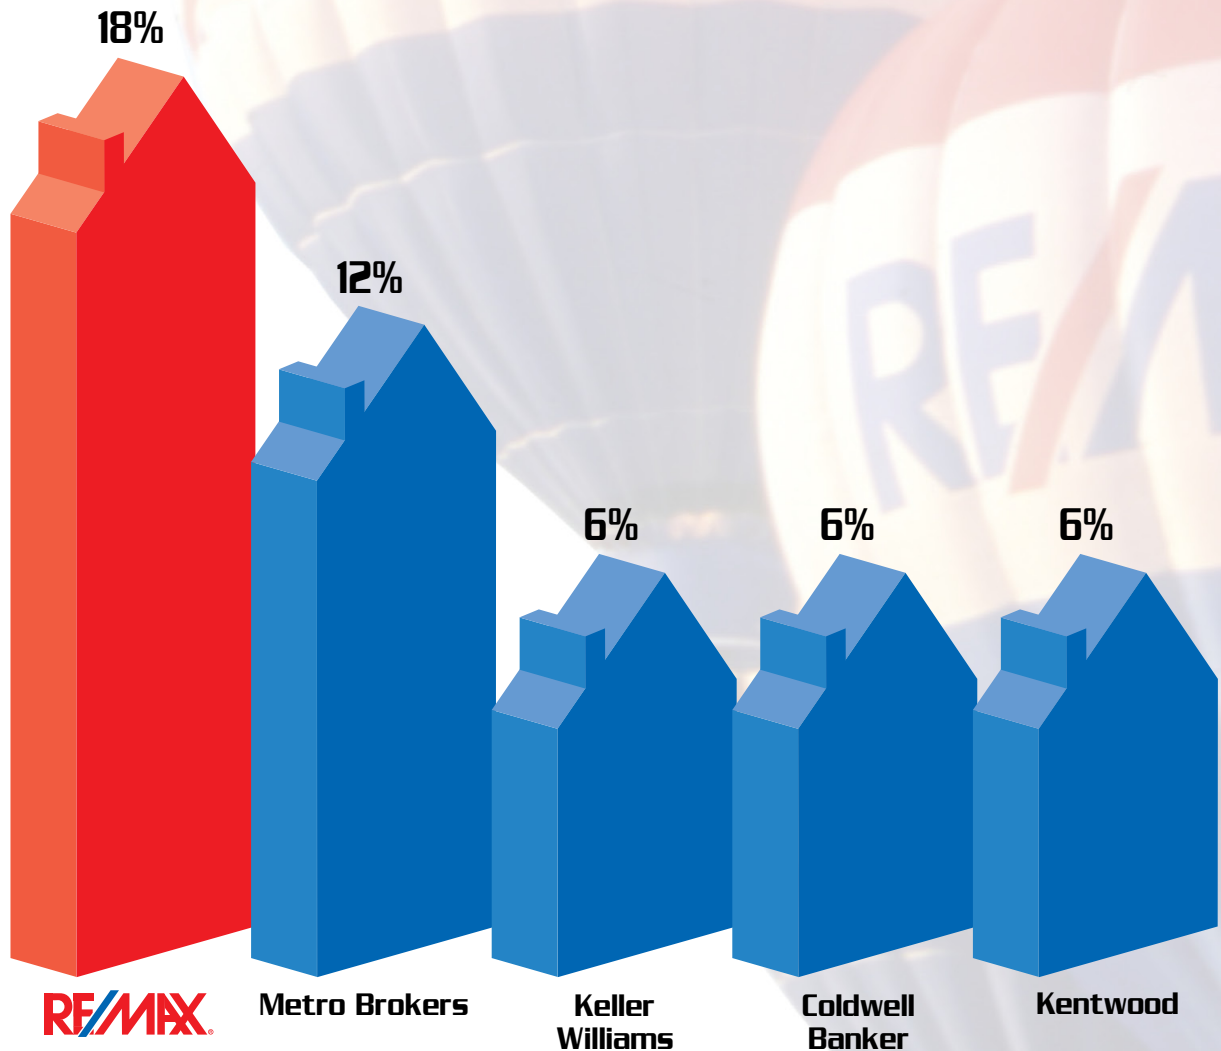

RE/MAX PREMIER MARKET PRESENCE

DENVER COUNTY, COLORADO

JULY 1, 2010 THROUGH SEPTEMBER 31, 2010

NOTE: This bar graph combines the "sold" listings of all office locations and independent offices of each multi-office or franchise organization identified, which listings were sold by such organization itself, or with the aid of a cooperating broker, according to data maintained by the Local Board or Multiple Listing Service for the geographic area indicated. The bar graph compares all those listings that were "sold" by each organization during the period 7/01/10 - 9/31/10. This representation is based in whole or in part on data supplied by the Metro Denver Association of REALTORS and its Multiple Listing Service. Neither the Associations nor their MLS guarantee or are in any way responsible for its accuracy. Data maintained by the Associations may not reflect all real estate activity in a market. ©2010, RE/MAX Mountain States Region. Each RE/MAX® office is independently owned and operated.